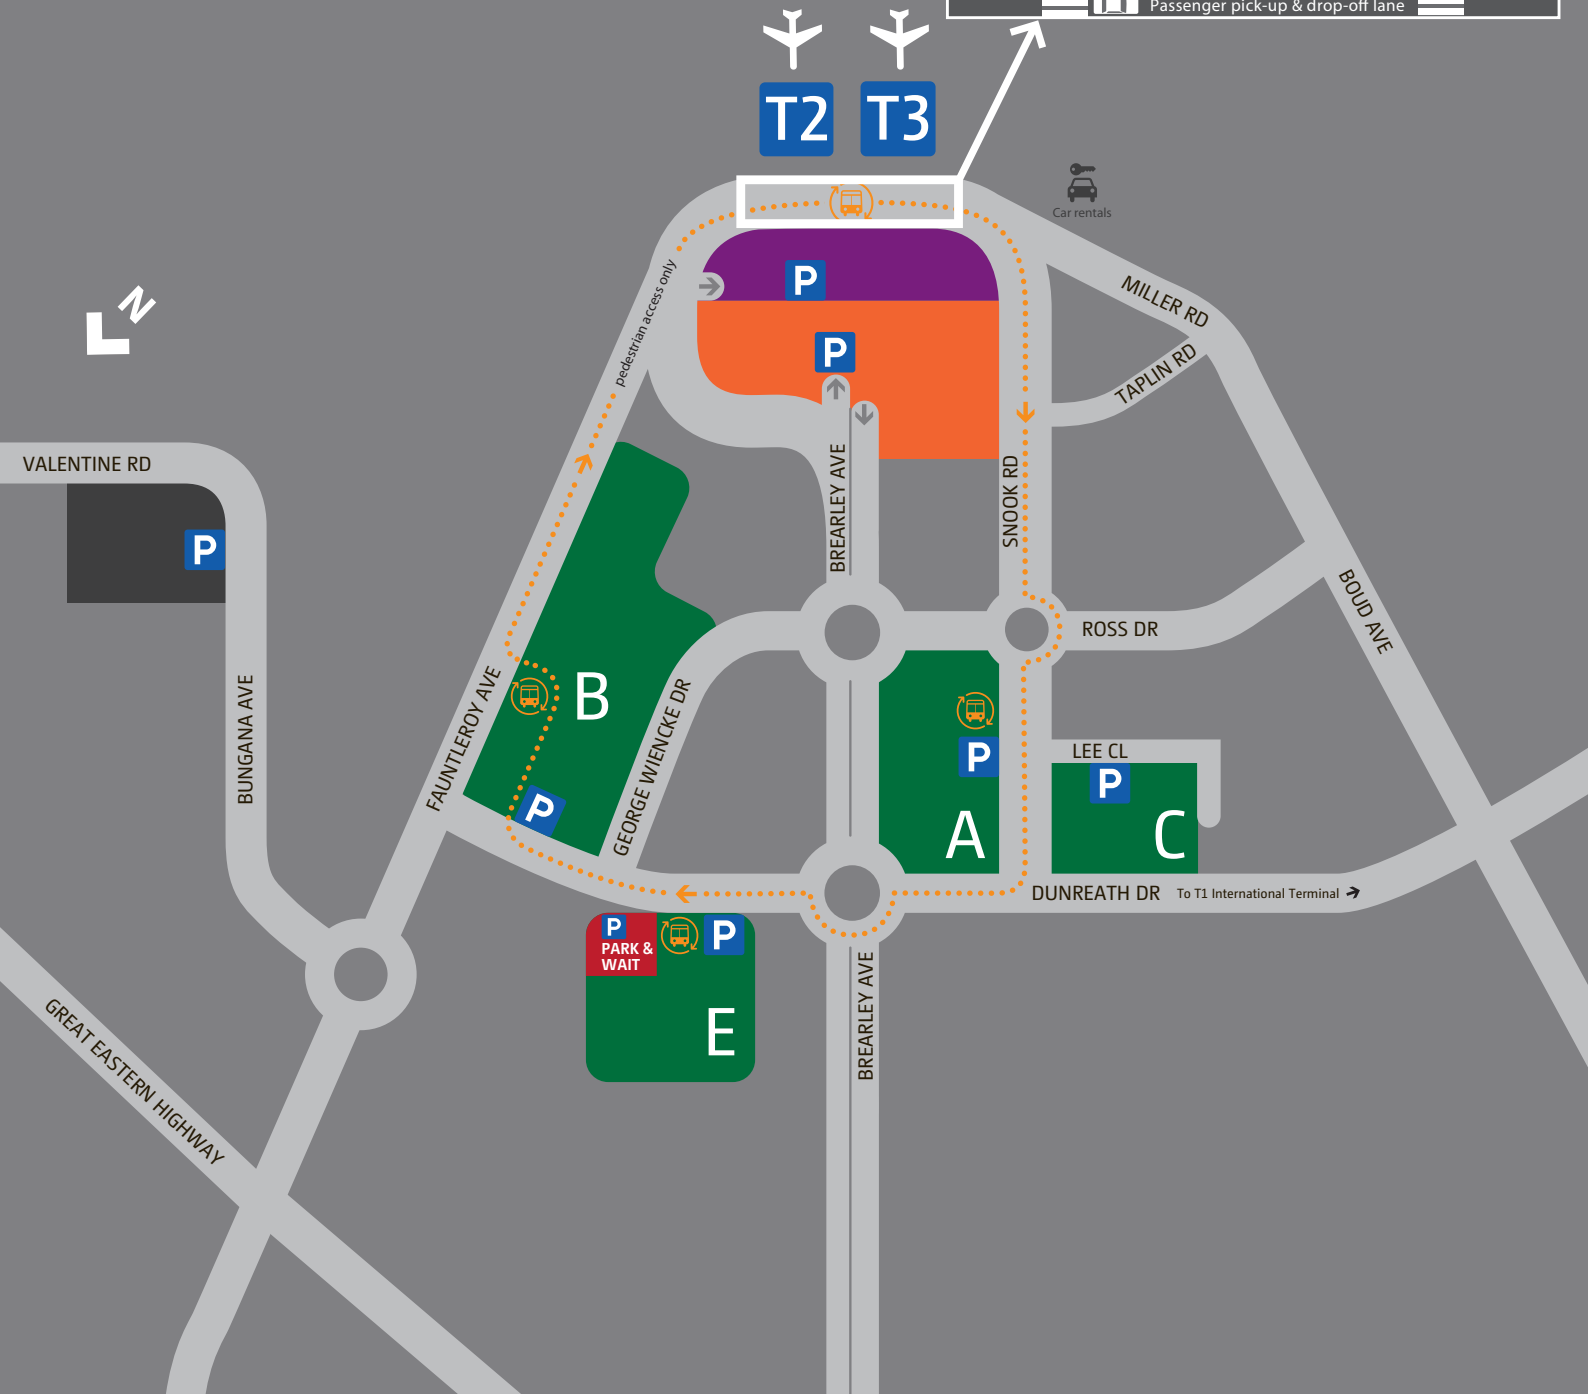

T2 & T3 Domestic Terminals Car park locations

CONNECT

Long Term car park bus service departs approx. every 10 minutes from the bus lane to long term car parks A, B, & E

Connect bus route & bus stops

Park & Wait

P Parking entry

T2 Terminal 2

T3 Terminal 3

Accessible car bays available in all car parks

FASTtrack
BUSINESS PARKING

SHORTterm
PARKING

LONGterm
PARKING

REGIONAL
TERMINALS PARKING