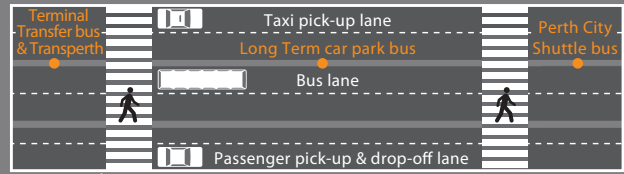

T2 & T3 Domestic Terminals Car park locations

CONNECT

Long Term car park bus service departs approx. every 10 minutes from the bus lane to long term car parks A, B, & E

Connect bus route & bus stops

Park & Wait

P Parking entry

T2 Terminal 2

T3 Terminal 3

Accessible car bays available in all car parks

FASTtrack
BUSINESS PARKING

SHORTterm
PARKING

LONGterm
PARKING

REGIONAL
TERMINALS PARKING