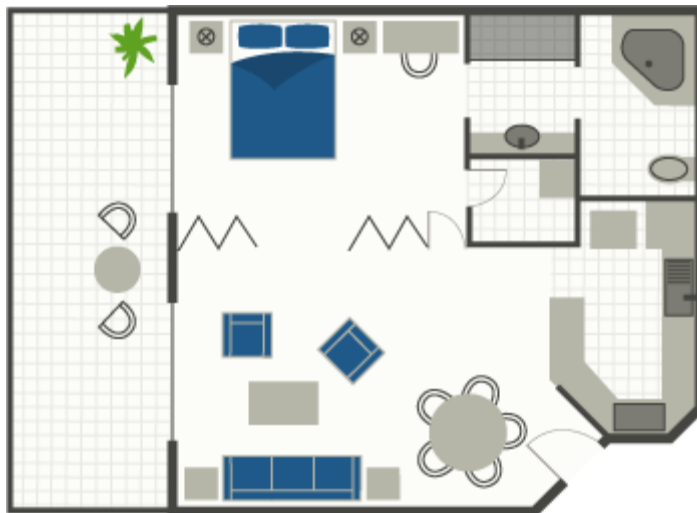

Room Types @ Novotel Pacific Bay Resort

Resort Rooms:

Resort rooms feature private balconies with pleasant views to the lagoon, gardens or nearby mountains. 1 King bed or 2 singles.

Resort Room

1 bedroom Spa Suites:

Spacious 1 bedroom suite featuring a double spa bath, laundry & fully equipped kitchen, self contained. 1 King bed and double sofa bed.

1 Bedroom Spa Suite

2 bedroom Spa Suites:

A combination of the Resort Room and Spa Suite with an interconnecting door. Luxurious furnishings with plenty of room to relax & unwind.

2 Bedroom Spa Suite

additional features in all accommodation rooms;

- Air-conditioning
- In-house movies
- Satellite TV
- Mini-bar
- Refrigerator
- Tea & Coffee making facilities
- ISD/STD direct dial telephone
- Hair dryer
- Private balconies