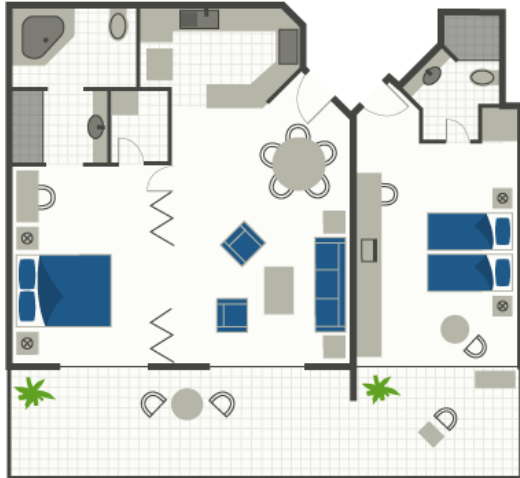

Room Types @ Novotel Pacific Bay Resort

Resort Rooms:

Resort rooms feature private balconies with pleasant views to the lagoon, gardens or nearby mountains. 1 King bed or 2 singles.

Resort Room

1 bedroom Spa Suites:

Spacious 1 bedroom suite featuring a double spa bath, laundry & fully equipped kitchen, self contained. 1 King bed and double sofa bed.

1 Bedroom Spa Suite

2 bedroom Spa Suites:

A combination of the Resort Room and Spa Suite with an interconnecting door. Luxurious furnishings with plenty of room to relax & unwind.

2 Bedroom Spa Suite

additional features in all accommodation rooms;

- Air-conditioning
- In-house movies
- Satellite TV
- Mini-bar
- Refrigerator
- Tea & Coffee making facilities
- ISD/STD direct dial telephone
- Hair dryer
- Private balconies